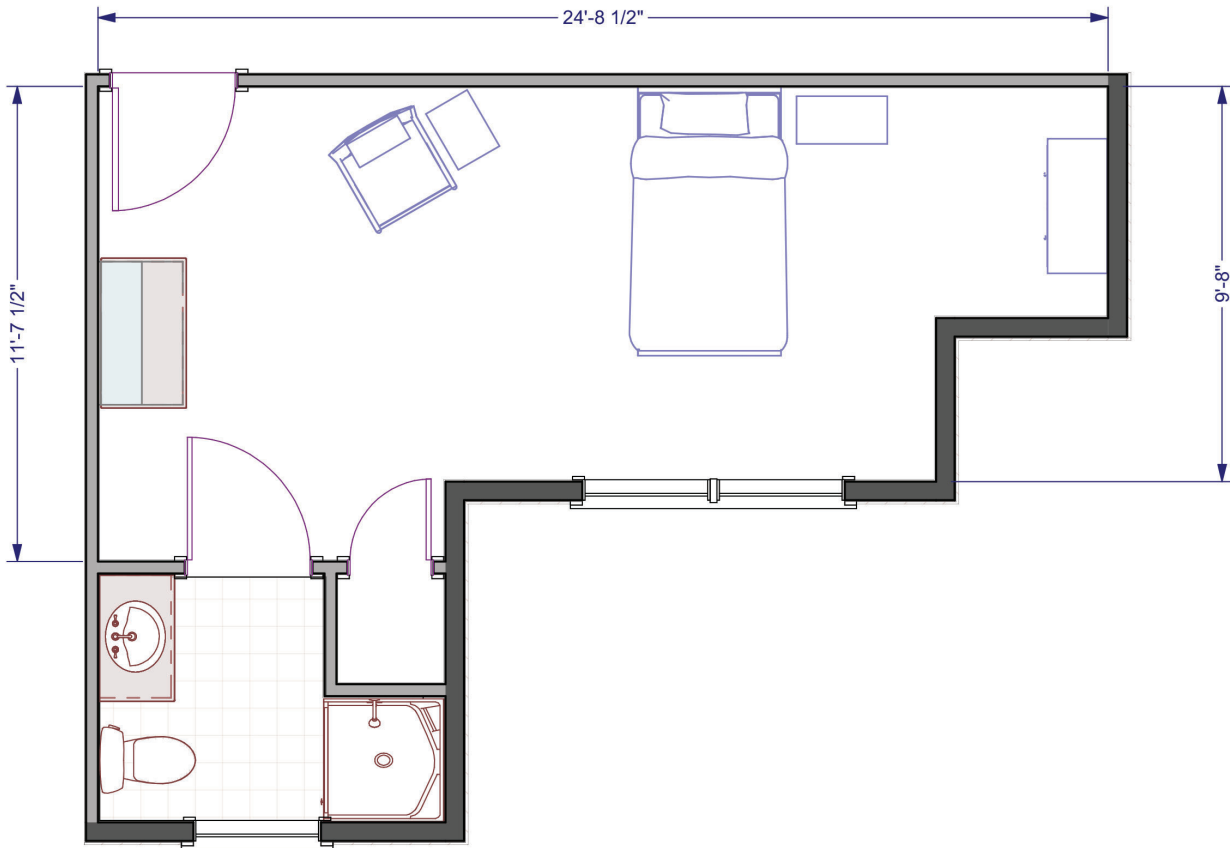

GraceParkSeniorLiving.com | (570) 424-8166

The Tamaqua: 325 square feet

SCALE: 1/4" = 1'-0"

Studio Apartment Floor Plan