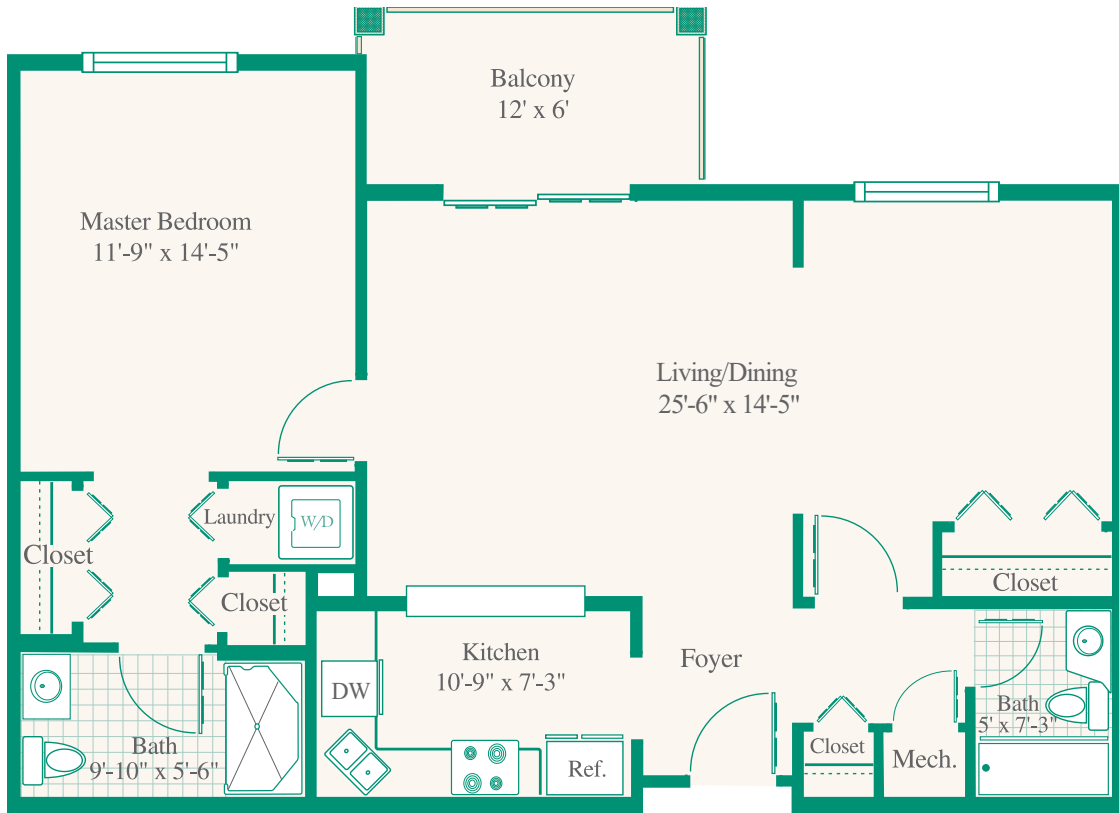

ASBURY NORMANDIE RIDGE

Anticipate More

NormandieRidge.org | Marketing: 717-718-4802

One-Bedroom Deluxe: 960 square feet

Apartment Floor Plans

Floor plans pictured may vary from actual apartment layout.